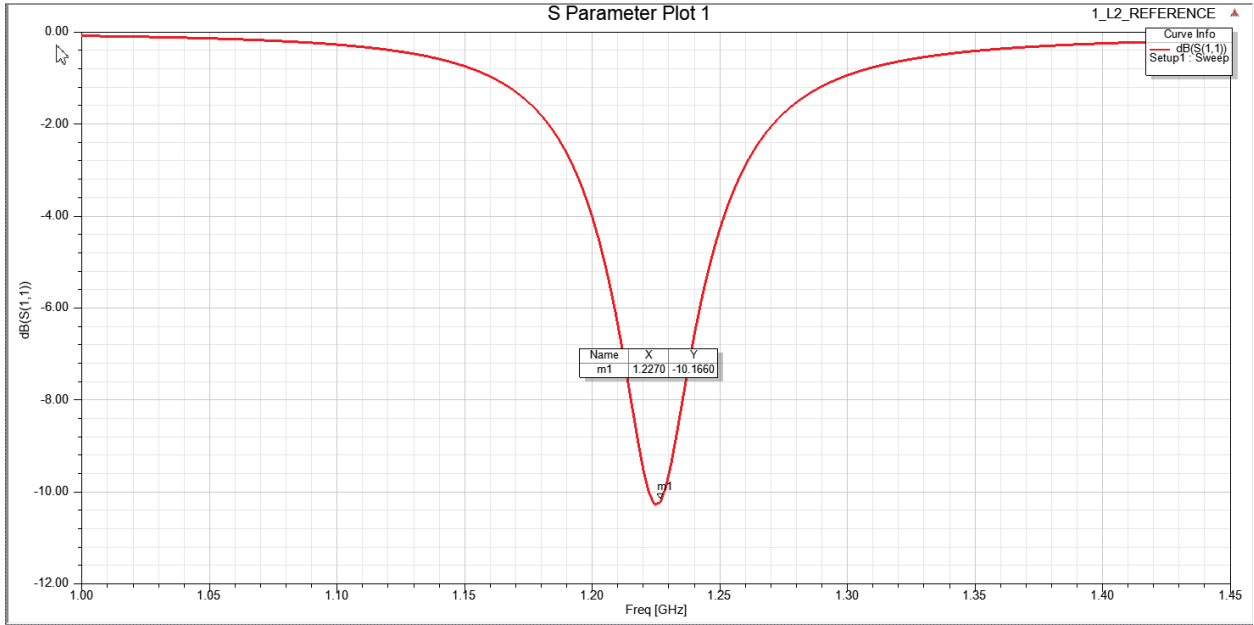

GPS Antenna
L2 (1.227GHz) Dimensions inches.
Substrate: Ceramic

Gain Plot 2

1_L2