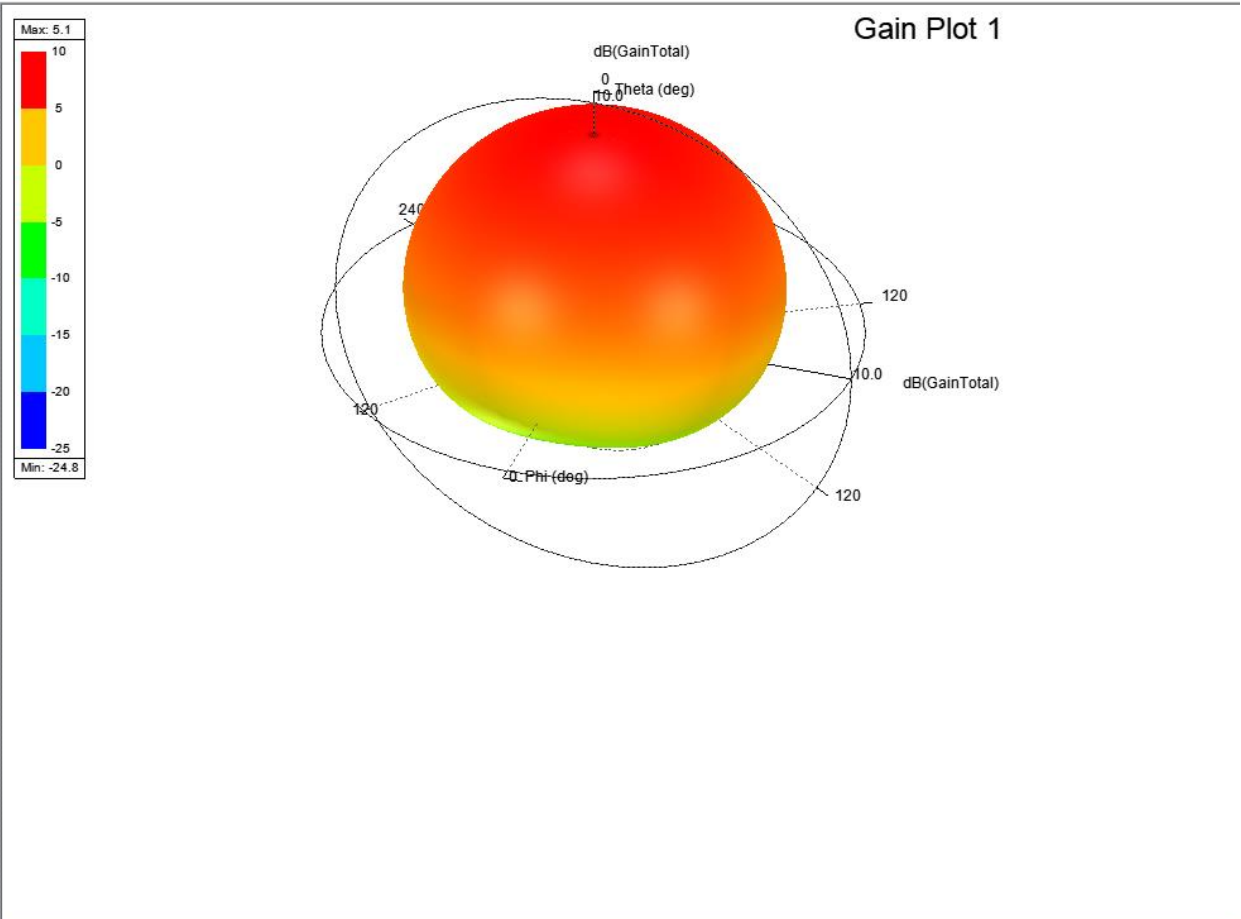

GPS Antenna
L2 (1.227GHz) Dimensions inches.
Substrate: Ceramic

Gain Plot 2

1_L2