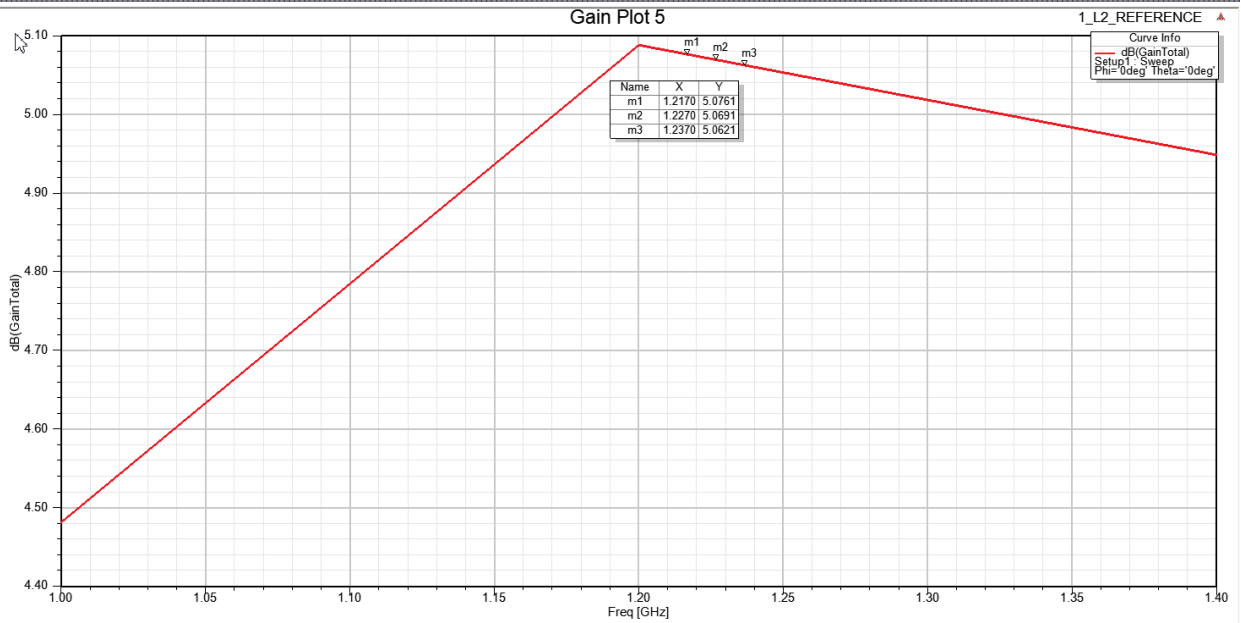

GPS Antenna
L2 (1.227GHz) Dimensions inches.
Substrate: Ceramic

Gain Plot 2

1_L2